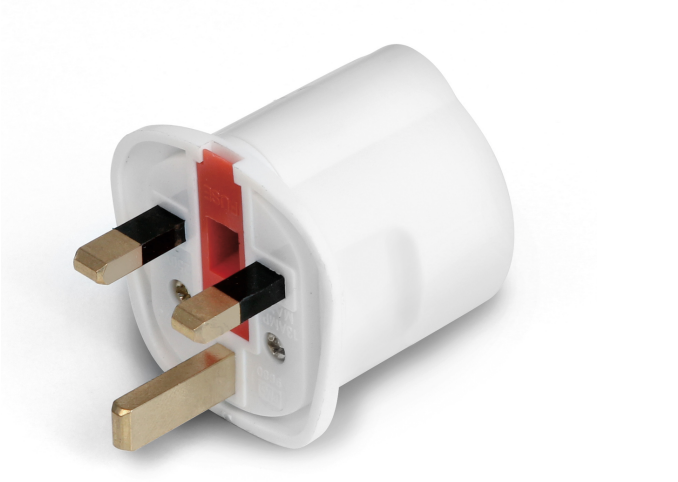

KERN YKA-01

Power supply adapter set

KERN

Category

Brand	KERN
Product category	Balance
Product group	Adapter

Approval

CE mark	✓
---------	---

Power Supply

Plug-in power supply / adapter for countries - included with the delivery	UK
---	----

Packing & Shipping

Readability force [d] (N)	1 d
Dimensions packaging (W×D×H)	60×46×60 mm
Net weight	0,068 kg
Shipping method	Parcel service
Net weight approx.	0,10 kg
Gross weight approx.	2,0 kg
Shipping weight	2 kg