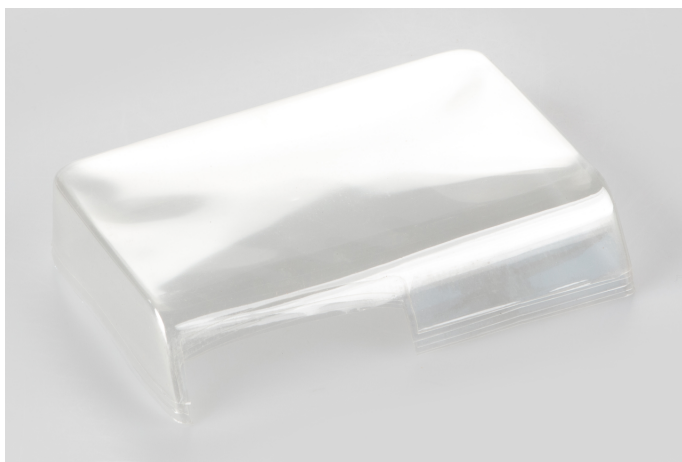

KERN MPE-A0 1S05

Protective working cover, scope of delivery: 5 items

Category

Brand	KERN
Product category	Balance
Product group	Protective working cover

Packing & Shipping

Readability force [d] (N)	1 d
Dimensions packaging (WxDxH)	220x50x30 mm
Net weight	0,06 kg
Shipping method	Parcel service
Net weight approx.	0,10 kg
Gross weight approx.	0,20 kg
Shipping weight	0,2 kg