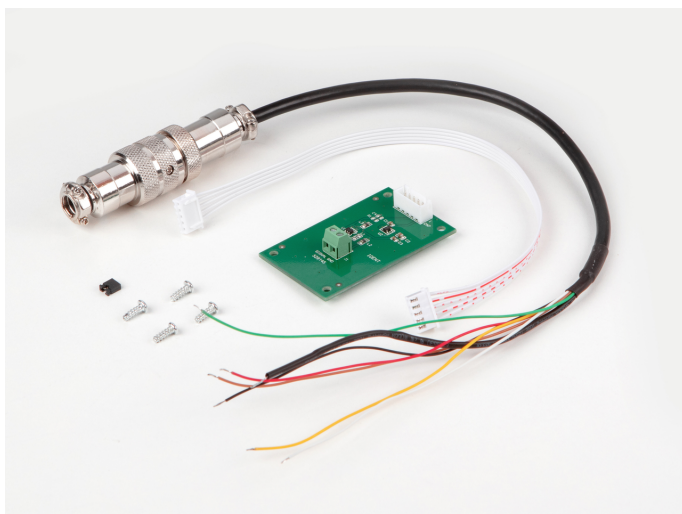

KERN KIB-A12

Verification plug

Category

Brand	KERN
Product category	Balance
Product group	Verification Plug

Construction

Dimension (W×D×H)	10×10×10 mm
Material	stainless

Functions

Interfaces	Verification plug
------------	-------------------