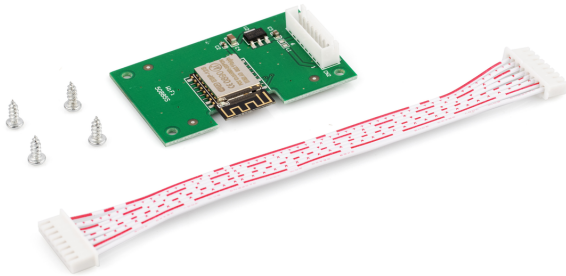

# KERN KIB-A10

WiFi interface for wireless connection to networks and WiFi-enabled devices, such as tablets, laptops or Smartphones, must be ordered at time of purchase, not in conjunction with verification

## Pictograms

### Category

Brand	KERN
Product category	Balance
Product group	Interface module