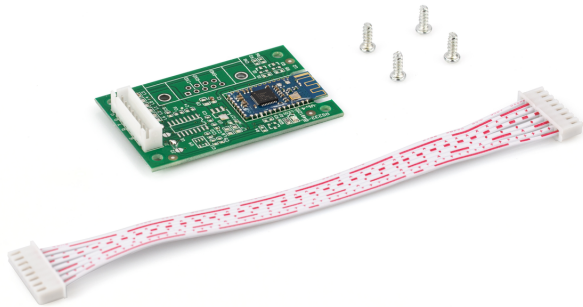

KERN KIB-A04

Bluetooth data interface for wireless data transfer to PC, must be ordered at purchase

Pictograms

STANDARD

1 DAY

FACTORY

BT

Category

Brand	KERN
Product category	Balance
Product group	Bluetooth set

Measuring System

Linearity	±
-----------	---

Construction

Dimension (W×D×H)	10×10×10 mm
-------------------	-------------

Functions

Interfaces	Bluetooth (optional, factory)
IP protection - complete device	-