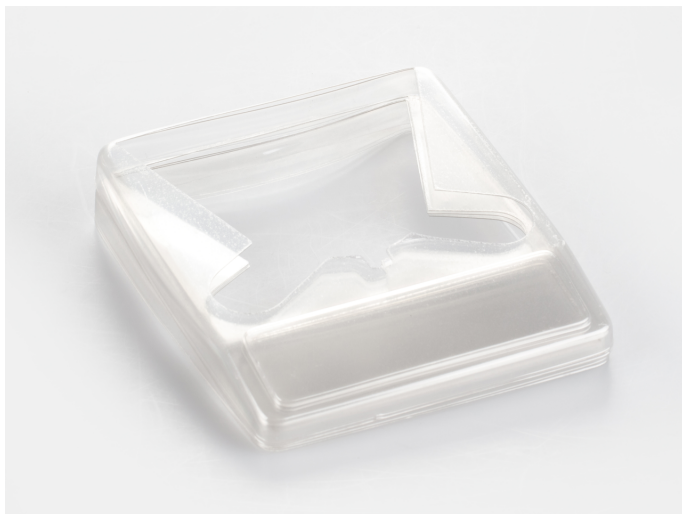

# KERN FOB-A12S05

Protective working cover, scope of delivery: 5 items

## Category

Brand	KERN
Product category	Balance
Product group	Protective working cover