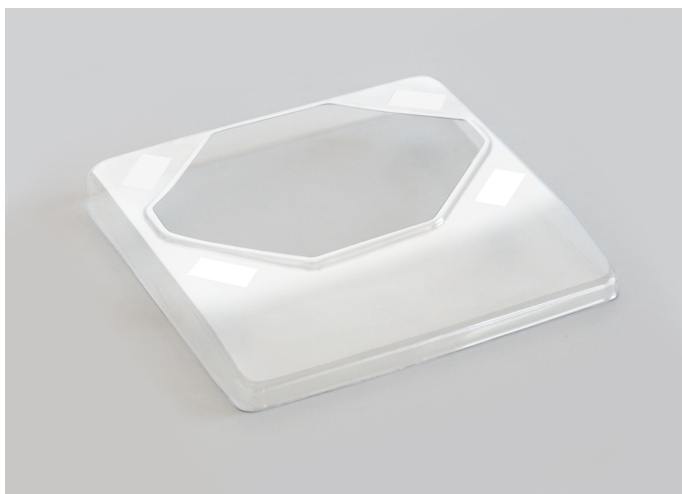

KERN FOB-A1 1S05

Protective working cover, scope of delivery 5 items

Category

Brand	KERN
Product category	Balance
Product group	Protective working cover

Measuring System

Linearity	±
-----------	---

Packing & Shipping