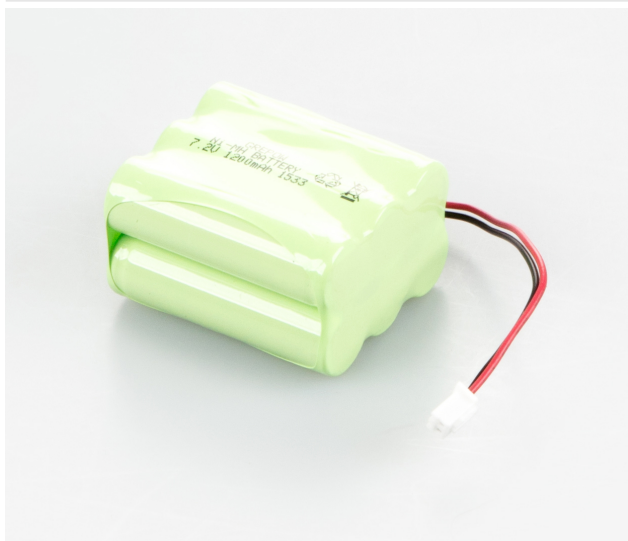

KERN FOB-A07

KERN

Charge condition indicator using three-colour LED, Operating time up to 24 h, charging time approx. 8 h

Category

Brand	KERN
Product category	Balance
Product group	Rechargeable battery

Measuring System

Linearity	±
-----------	---

Power Supply

Supplied power supply	Accu
Rechargeable battery charging time	8 h
Rechargeable battery operating time - backlight off	24 h
Battery	no battery
Battery / accumulator type	NiMH