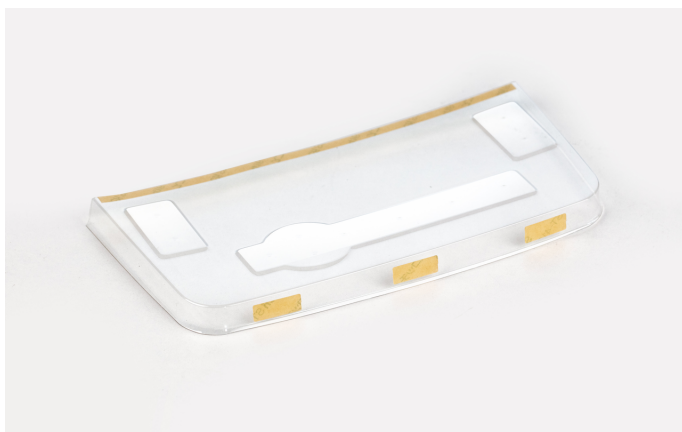

# KERN DBS-A03S05

Protective working cover, scope of delivery: 5 items

## Category

Brand	KERN
Product category	Balance
Product group	Protective working cover