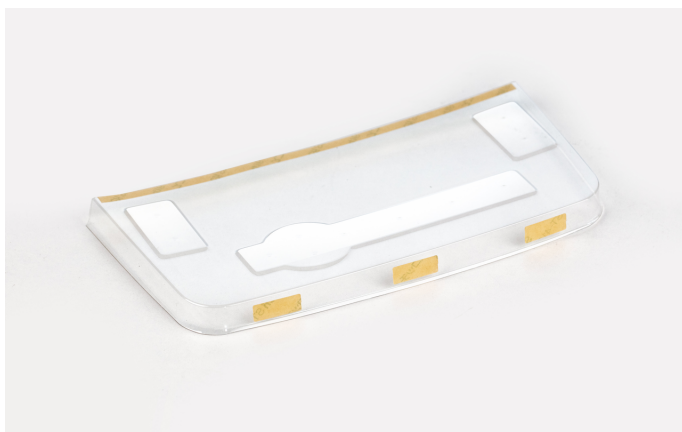

# KERN DBS-A03

Protective working cover, scope of delivery 5 items

## Category

Brand	KERN
Product category	Balance
Product group	Protective working cover